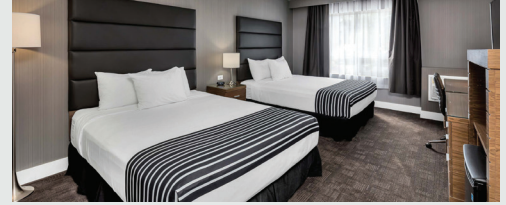

100% Canadian Owned & Operated

True
Canadian
Hospitality

Sandman Hotels, Inns & Suites are conveniently located in city centres, airports, and on major travel routes, and provide a high-quality hospitality experience in the mid-tier range boasting over 35 locations across Canada.

sandmanhotels.com

Sandman Signature Hotels & Resorts is an exclusive collection of hotels in major city centres and airport locations across Canada, offering premium décor, amenities and dining.

sandmanhotels.com